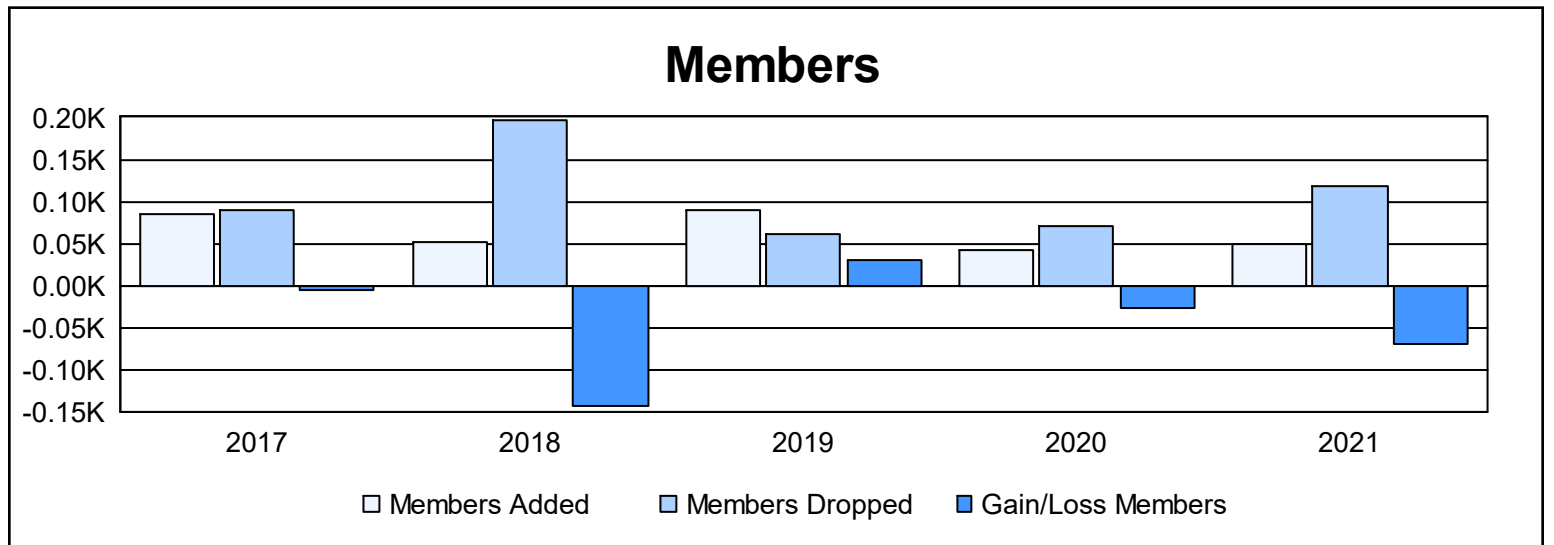

Year	New Clubs	Dropped Clubs	Gain/Loss Clubs	New Members	Charter Members	Reinstate Members	Transfer Members	Total Member Added	Total Members Dropped	Gain/Loss Members
2016-2017	0	1	-1	76	0	7	1	84	90	-6
2017-2018	0	5	-5	50	0	2	0	52	196	-144
2018-2019	0	0	0	68	0	20	2	90	60	30
2019-2020	0	0	0	37	0	4	1	42	70	-28
2020-2021	0	3	-3	25	0	25	0	50	119	-69
<b>Average</b>	<b>0</b>	<b>2</b>	<b>-2</b>	<b>51</b>	<b>0</b>	<b>12</b>	<b>1</b>	<b>64</b>	<b>107</b>	<b>-43</b>

### Membership Composition June 2021 Cumulative