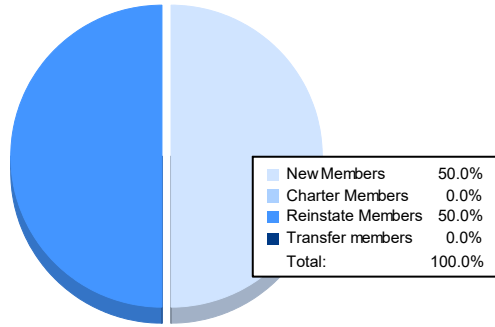

Year	New Clubs	Dropped Clubs	Gain/Loss Clubs	New Members	Charter Members	Reinstate Members	Transfer Members	Total Member Added	Total Members Dropped	Gain/Loss Members
2016-2017	0	1	-1	76	0	7	1	84	90	-6
2017-2018	0	5	-5	50	0	2	0	52	196	-144
2018-2019	0	0	0	68	0	20	2	90	60	30
2019-2020	0	0	0	37	0	4	1	42	70	-28
2020-2021	0	3	-3	25	0	25	0	50	119	-69
<b>Average</b>	<b>0</b>	<b>2</b>	<b>-2</b>	<b>51</b>	<b>0</b>	<b>12</b>	<b>1</b>	<b>64</b>	<b>107</b>	<b>-43</b>

### Membership Composition June 2021 Cumulative