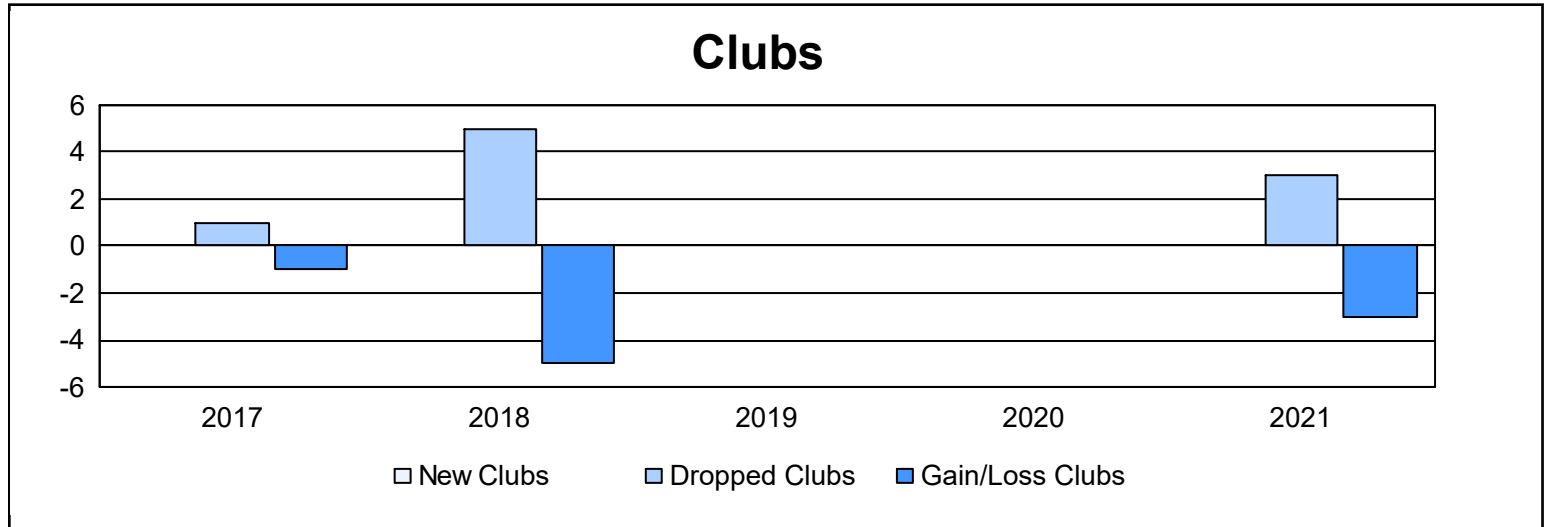

Year	New Clubs	Dropped Clubs	Gain/Loss Clubs	New Members	Charter Members	Reinstate Members	Transfer Members	Total Member Added	Total Members Dropped	Gain/Loss Members
2016-2017	0	1	-1	76	0	7	1	84	90	-6
2017-2018	0	5	-5	50	0	2	0	52	196	-144
2018-2019	0	0	0	68	0	20	2	90	60	30
2019-2020	0	0	0	37	0	4	1	42	70	-28
2020-2021	0	3	-3	25	0	25	0	50	119	-69
<b>Average</b>	<b>0</b>	<b>2</b>	<b>-2</b>	<b>51</b>	<b>0</b>	<b>12</b>	<b>1</b>	<b>64</b>	<b>107</b>	<b>-43</b>

### Membership Composition June 2021 Cumulative